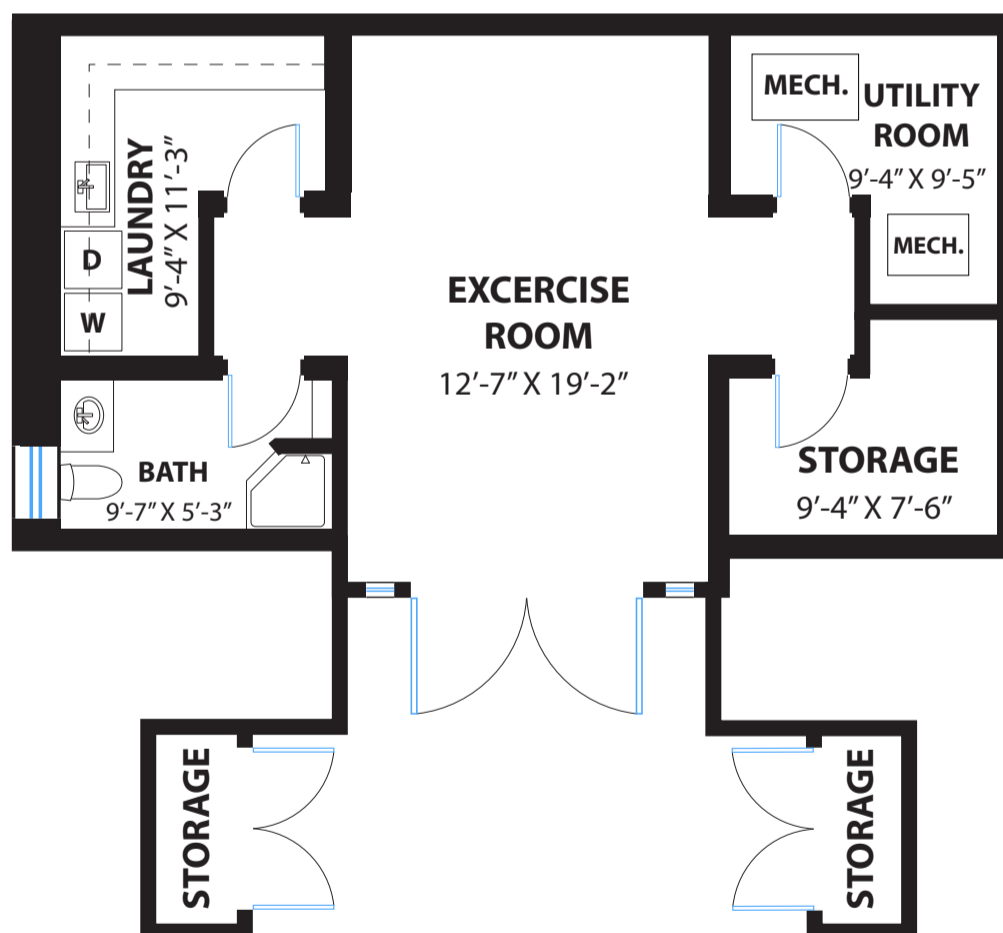

GUEST/POOL/EXERCISE PAVILION LOWER LEVEL