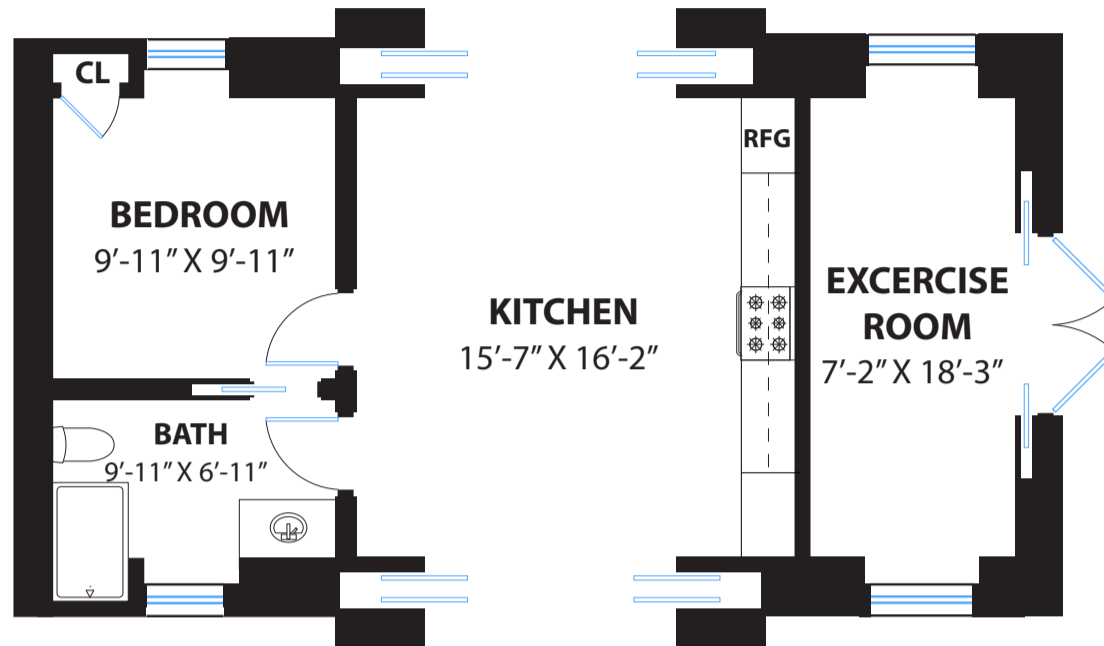

1320 WOODEN VALLEY ROAD

NAPA

GUEST/POOL/EXERCISE PAVILION