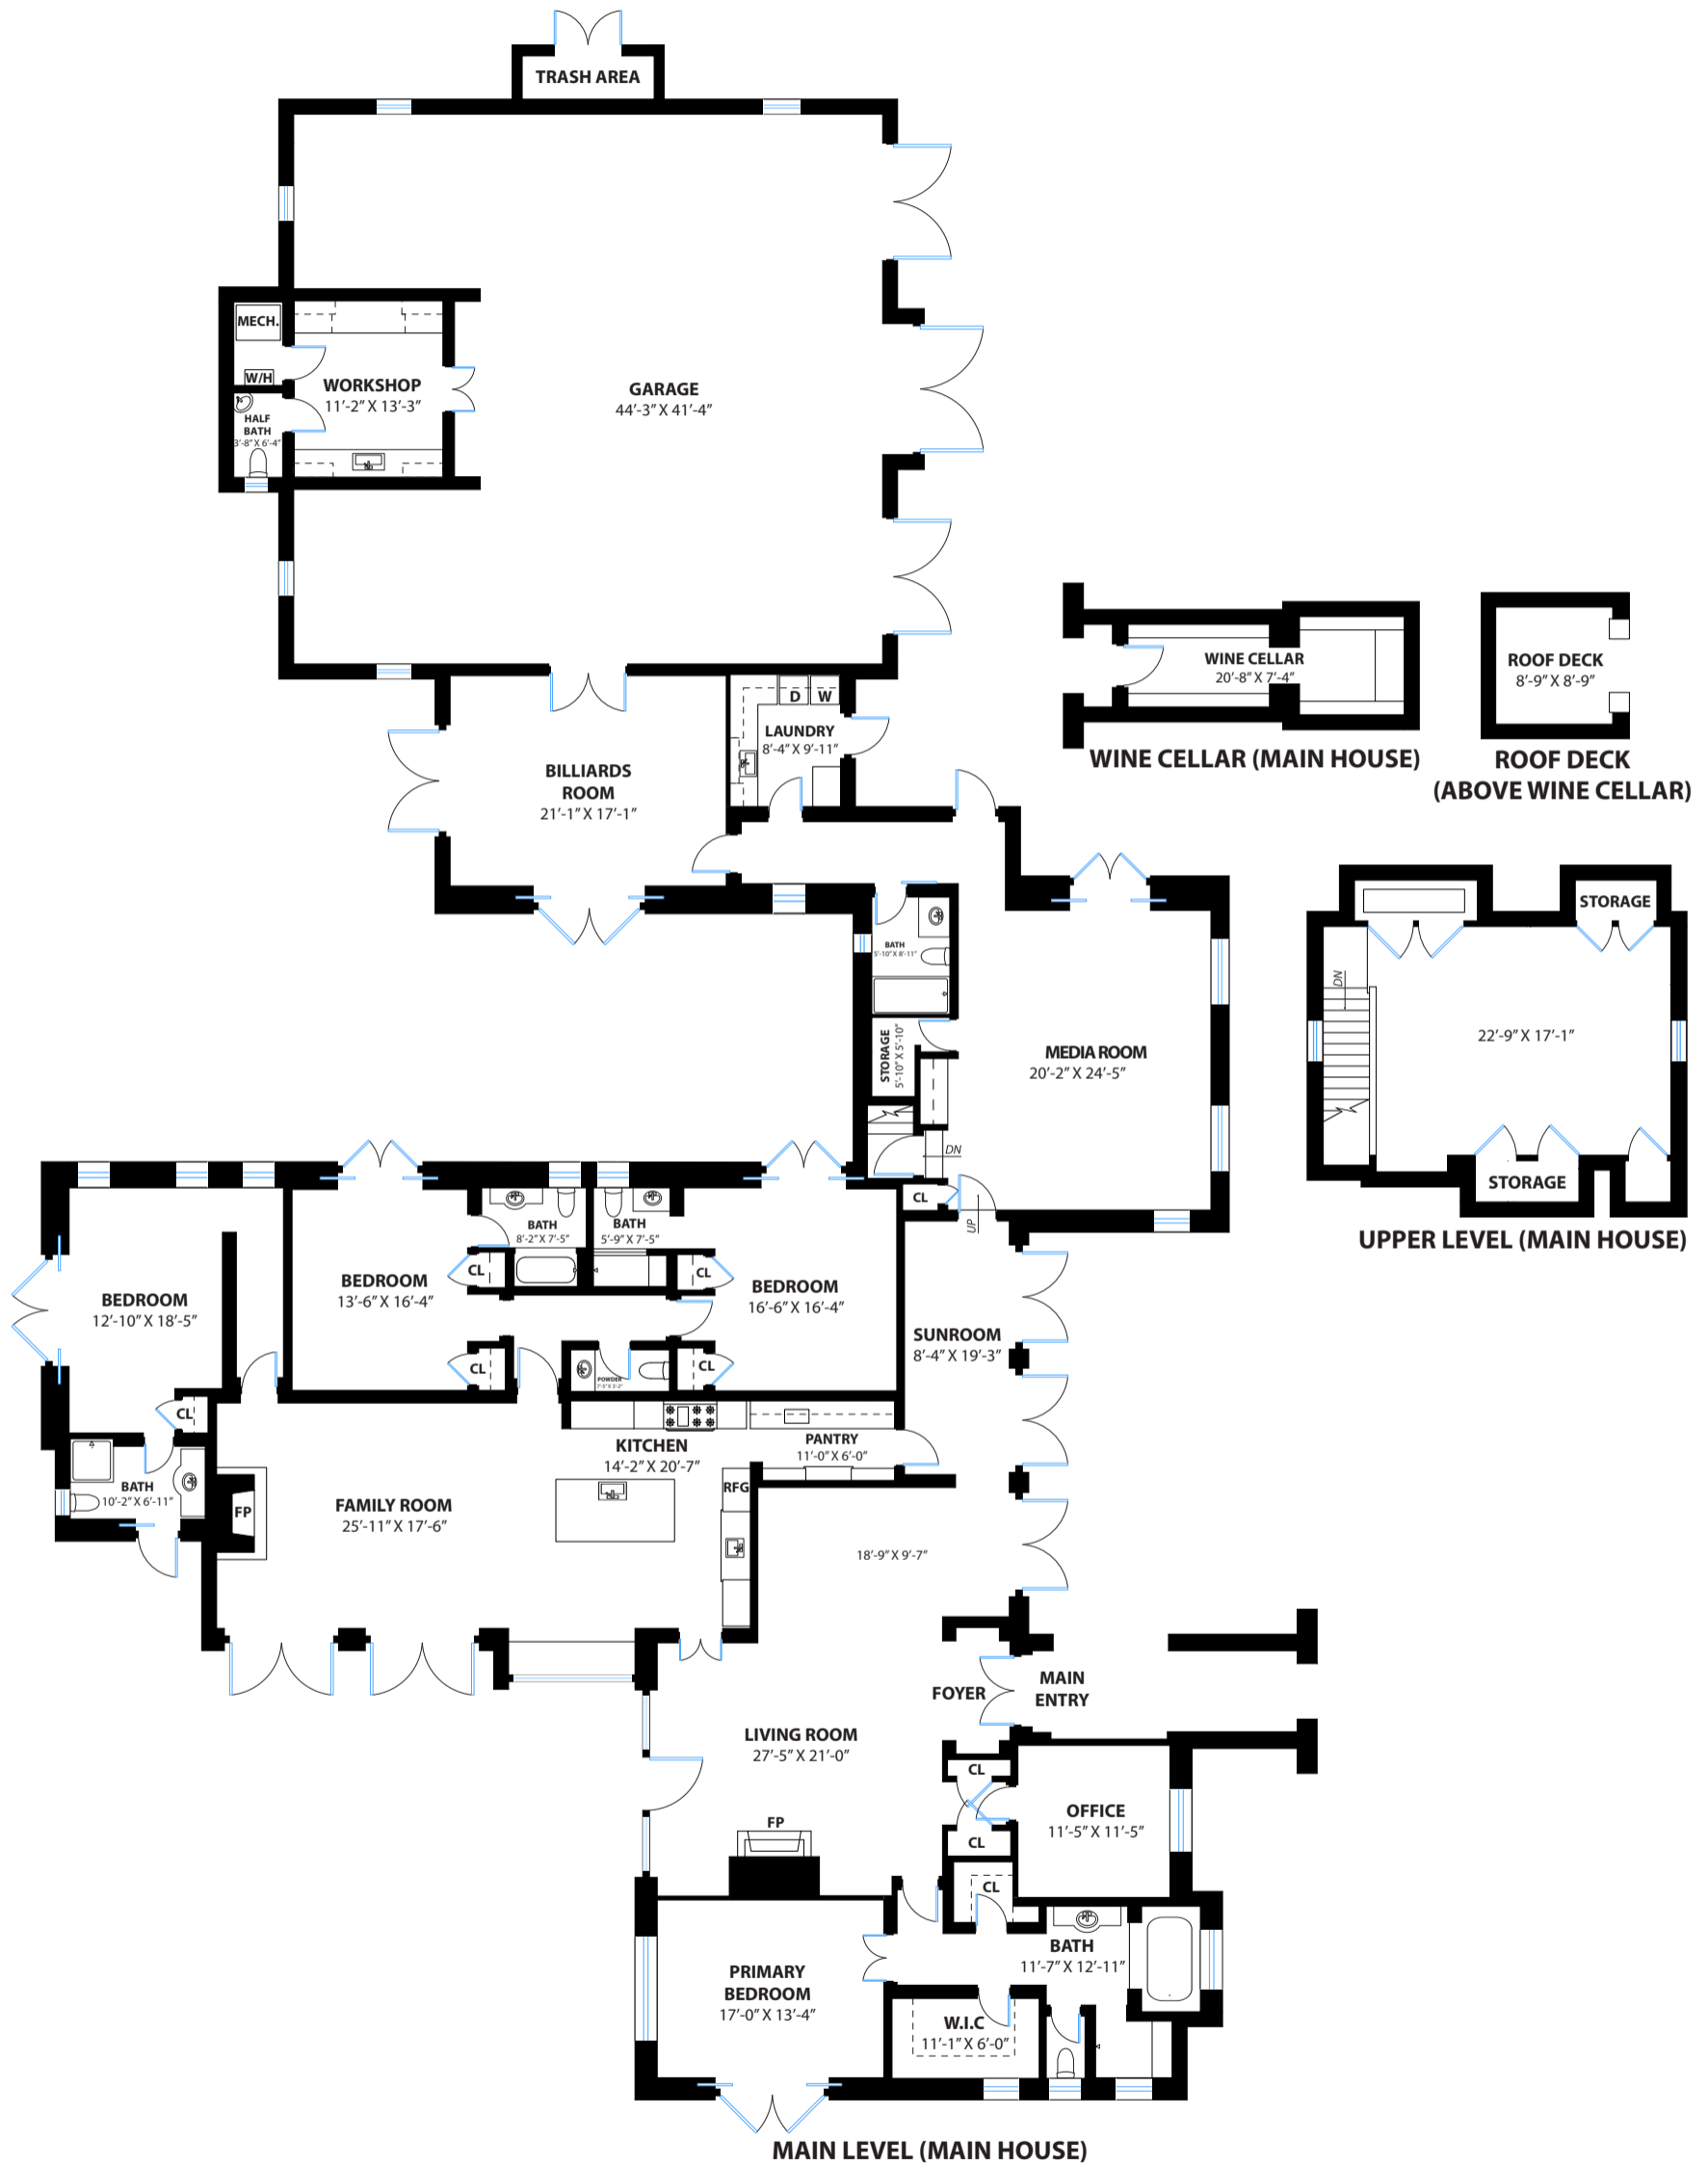

1320 WOODEN VALLEY ROAD

NAPA

DISCLAIMER: RENDERING BY OPEN HOMES PHOTOGRAPHY. ALL MEASUREMENTS ARE APPROXIMATE AND MAY NOT BE EXACT.
DO NOT RELY ON THE ACCURACY OF THIS FLOOR PLAN WHEN DETERMINING THE PRICE OF A PROPERTY OR MAKING DECISIONS
REGARDING BUYING OR SELLING OF PROPERTIES WITHOUT INDEPENDENT VERIFICATION.

1320 WOODEN VALLEY ROAD

NAPA

GUEST/POOL/EXERCISE PAVILION

GUEST/POOL/EXERCISE PAVILION LOWER LEVEL