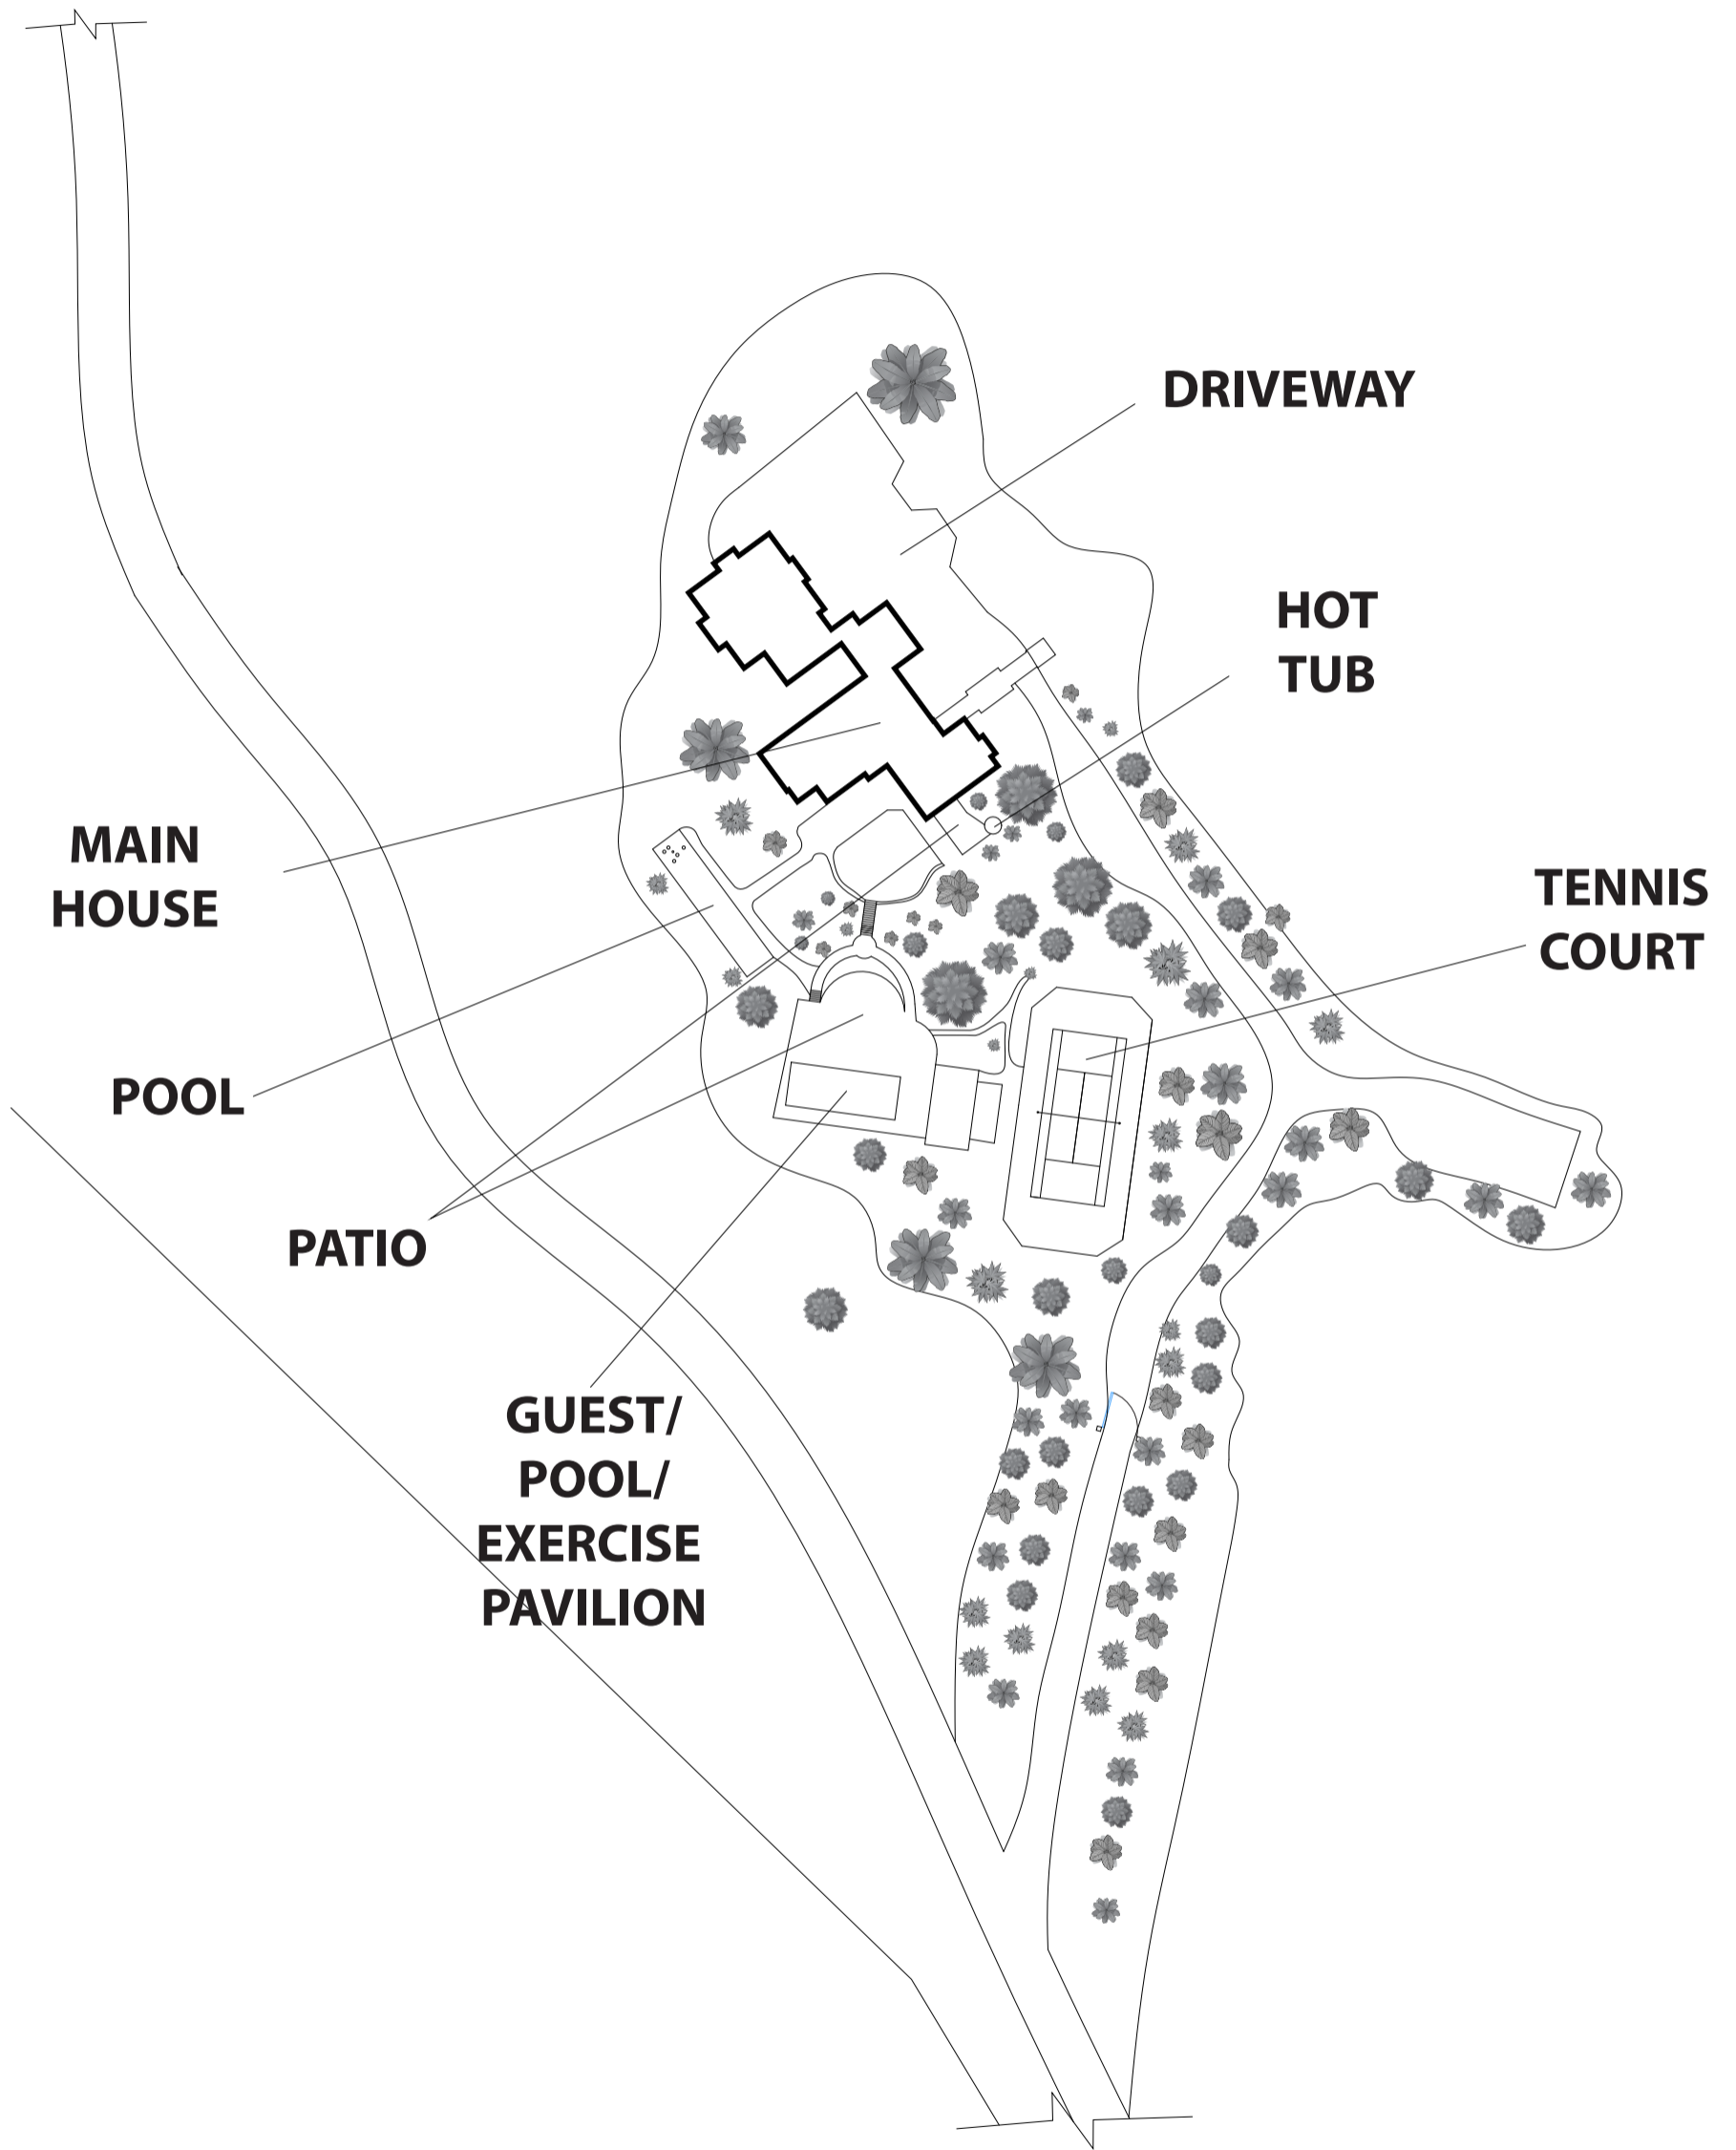

1320 WOODEN VALLEY ROAD

NAPA

DISCLAIMER: RENDERING BY OPEN HOMES PHOTOGRAPHY. ALL MEASUREMENTS ARE APPROXIMATE AND MAY NOT BE EXACT.
DO NOT RELY ON THE ACCURACY OF THIS FLOOR PLAN WHEN DETERMINING THE PRICE OF A PROPERTY OR MAKING DECISIONS
REGARDING BUYING OR SELLING OF PROPERTIES WITHOUT INDEPENDENT VERIFICATION.

1320 WOODEN VALLEY ROAD

NAPA

GUEST/POOL/EXERCISE PAVILION

GUEST/POOL/EXERCISE PAVILION LOWER LEVEL